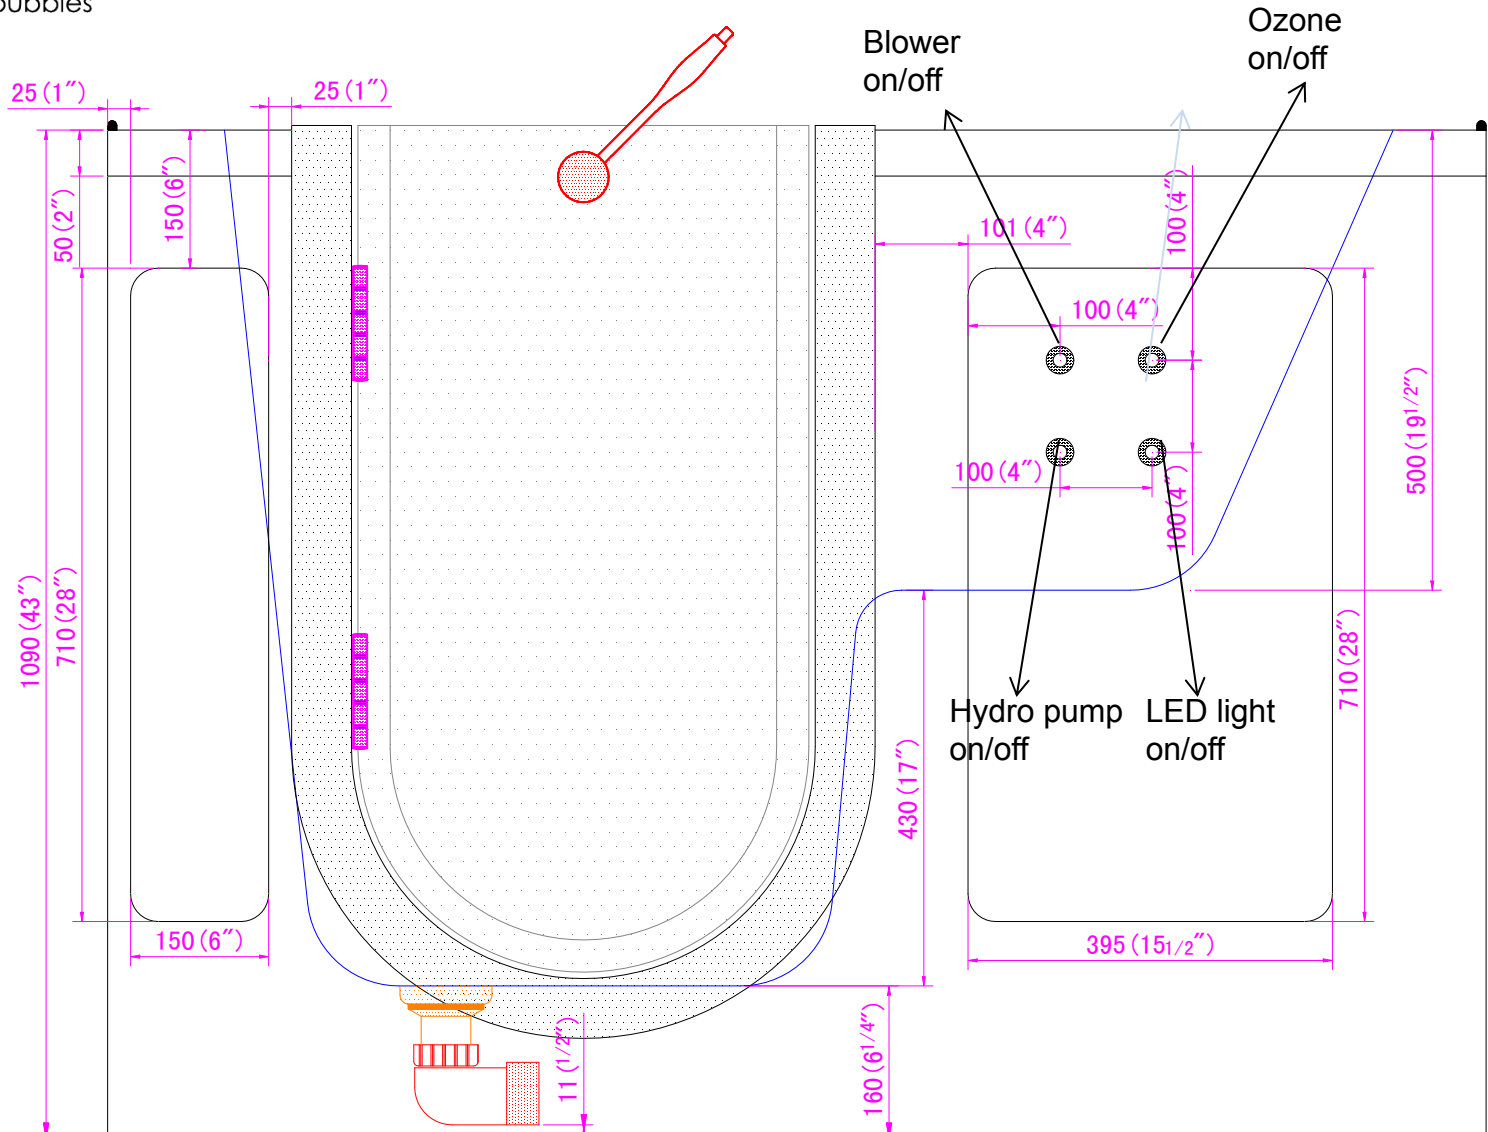

# Ella Acrylic Walk In Bathtub Outward Swing Door Narrow 26" x 59"

### The jets&hardware fixture:

- ✓ Jets at back area: 5ea
- ✓ Jets at calf: 2ea
- ✓ Jets for foot massage: 4ea
- ✓ Air jets: 9ea
- ✓ Five hardware fittings&hand mixer
- ✓ 1x2" drain with chain