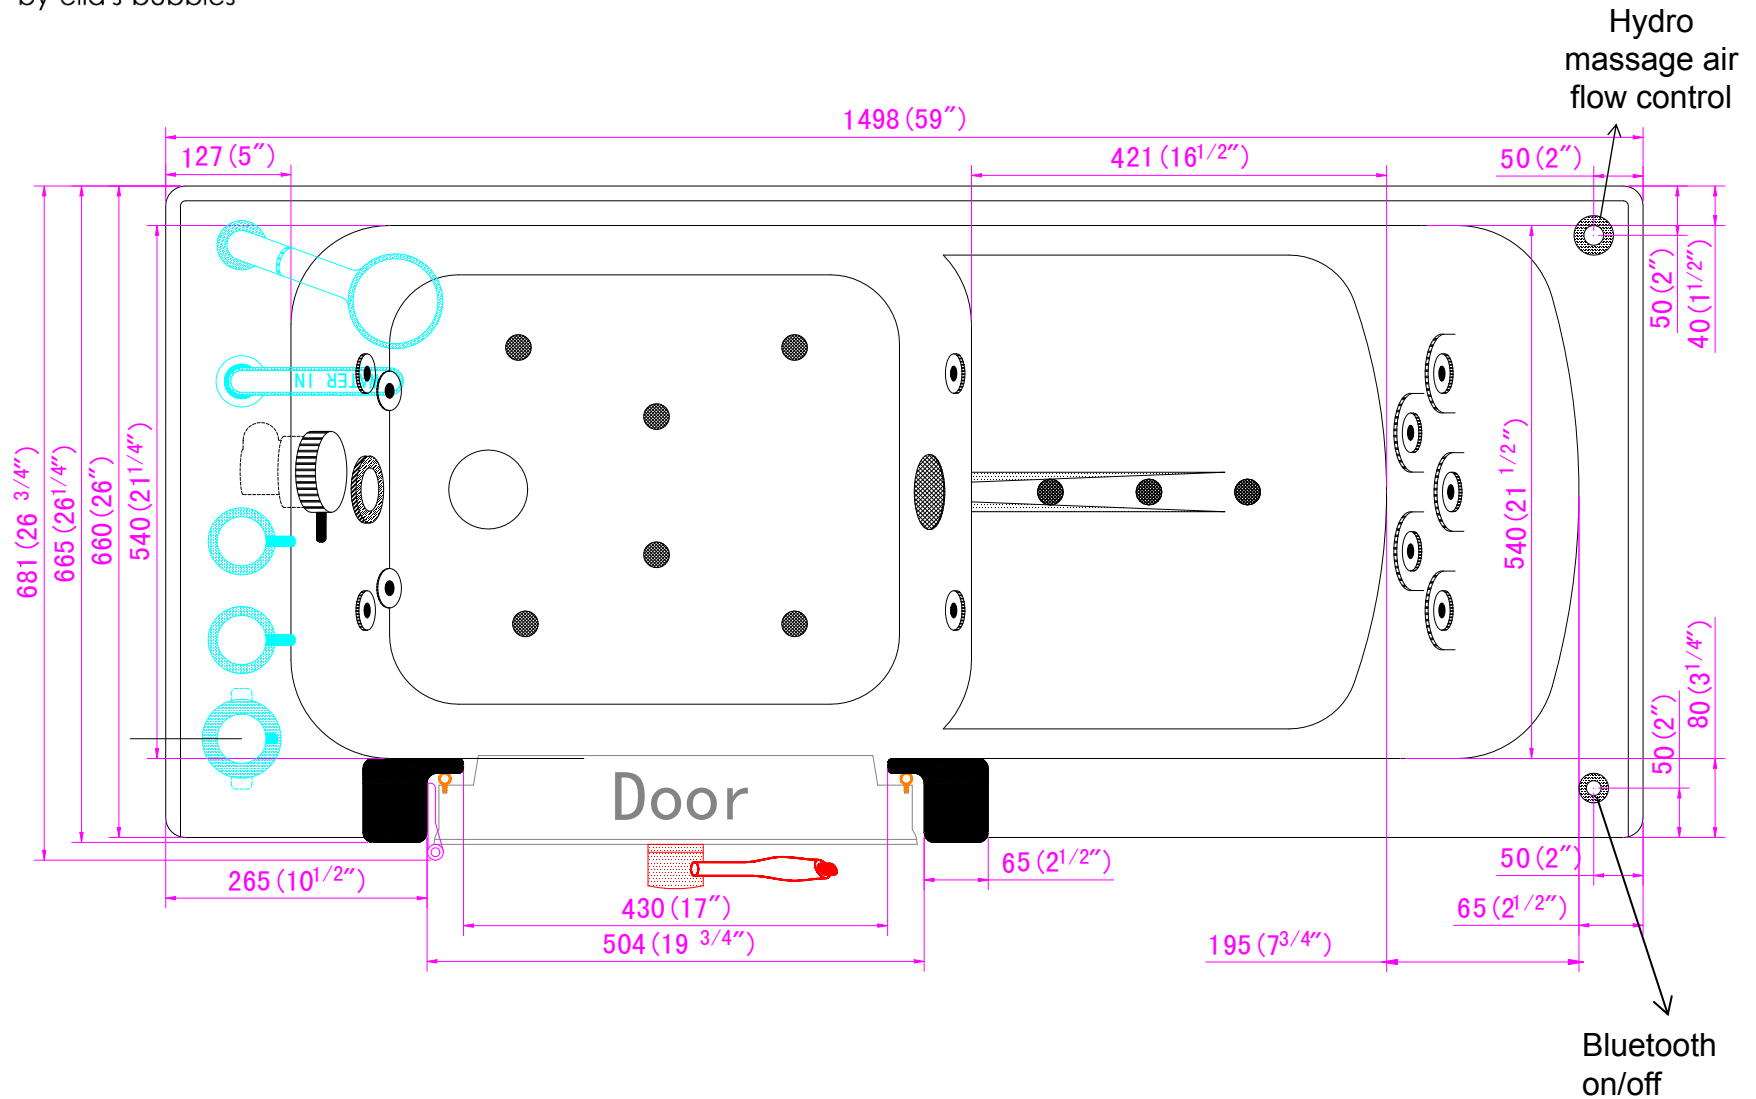

# Ella Acrylic Walk In Bathtub Outward Swing Door Narrow 26" x 59"

### The jets&hardware fixture:

- ✓ Jets at back area: 5ea
- ✓ Jets at calf: 2ea
- ✓ Jets for foot massage: 4ea
- ✓ Air jets: 9ea
- ✓ Five hardware fittings&hand mixer
- ✓ 1x2" drain with chain