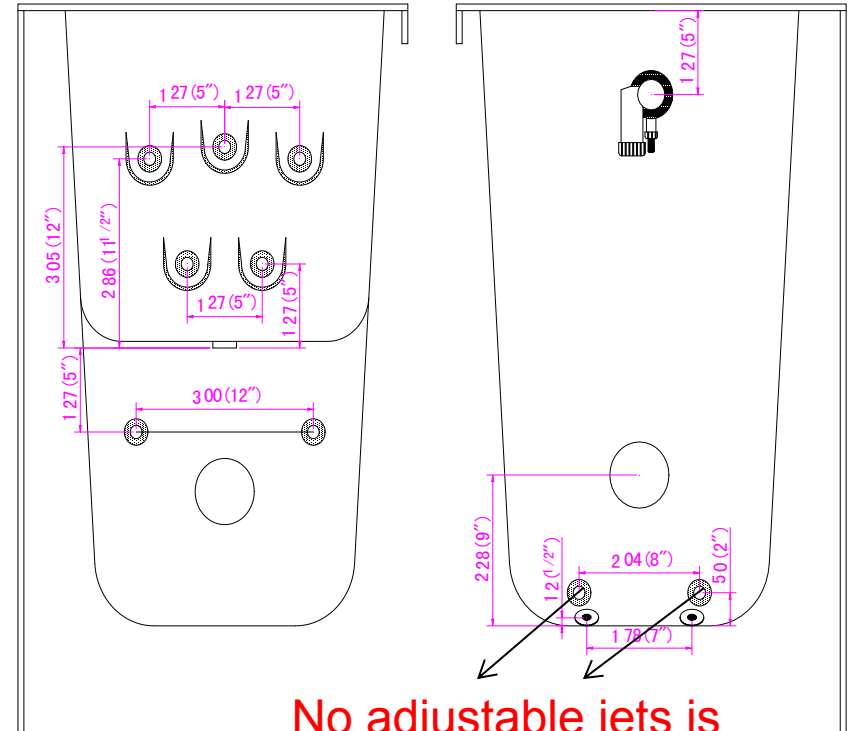

The jets&hardware fixture:

- ✓ Jets at back area: 5ea
- ✓ Jets at calf: 2ea
- ✓ Jets for foot massage: 4ea
- ✓ Air jets: 9ea
- ✓ Five hardware fittings&hand mixer
- ✓ 1x2" drain with chain

Electrical parts:

- ✓ Junction box: 20A/110V-120V/60Hz
- ✓ Hydro pump: 1HP
- ✓ Blower: 400W
- ✓ Heater: 1000W
- ✓ Bluetooth: 2x15W
- ✓ LED light: 10W/12VAC
- ✓ Ozonator: 8W/12VAC

No adjustable jets is allowed for foot massage

PS: Due to there are totally hydro 11 jets, so we use a 1HP hydro pump.