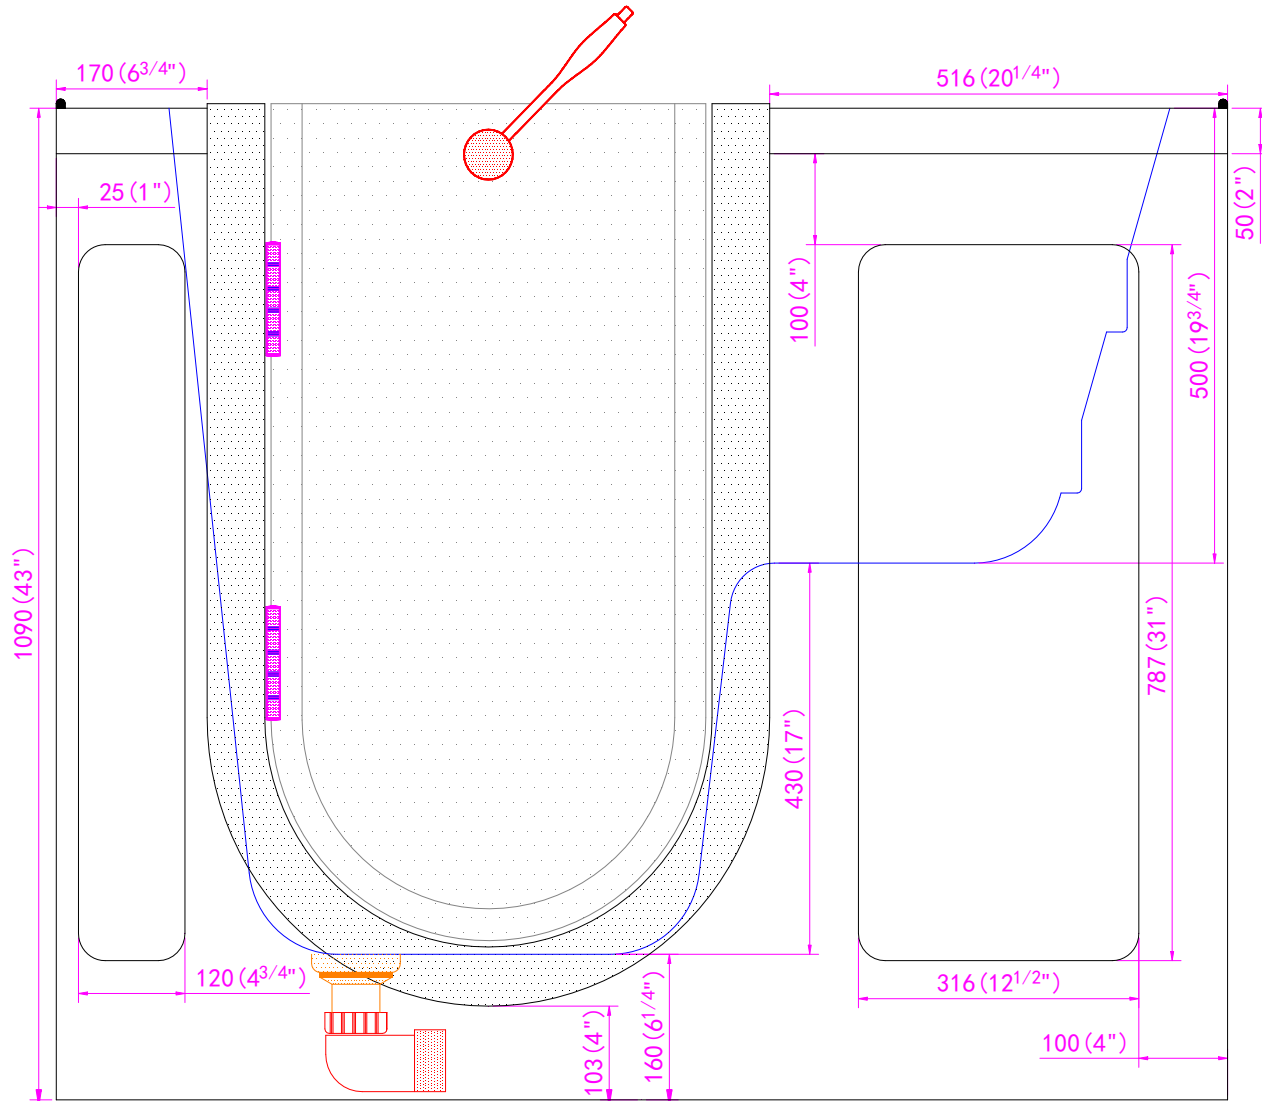

Ella Acrylic Walk In Bathtub Outward Swing Door 29.5" x 52"

Ella Acrylic Walk In Bathtub Outward Swing Door 29.5" x 52"

Ella Acrylic Walk In Bathtub Outward Swing Door 29.5" x 52"