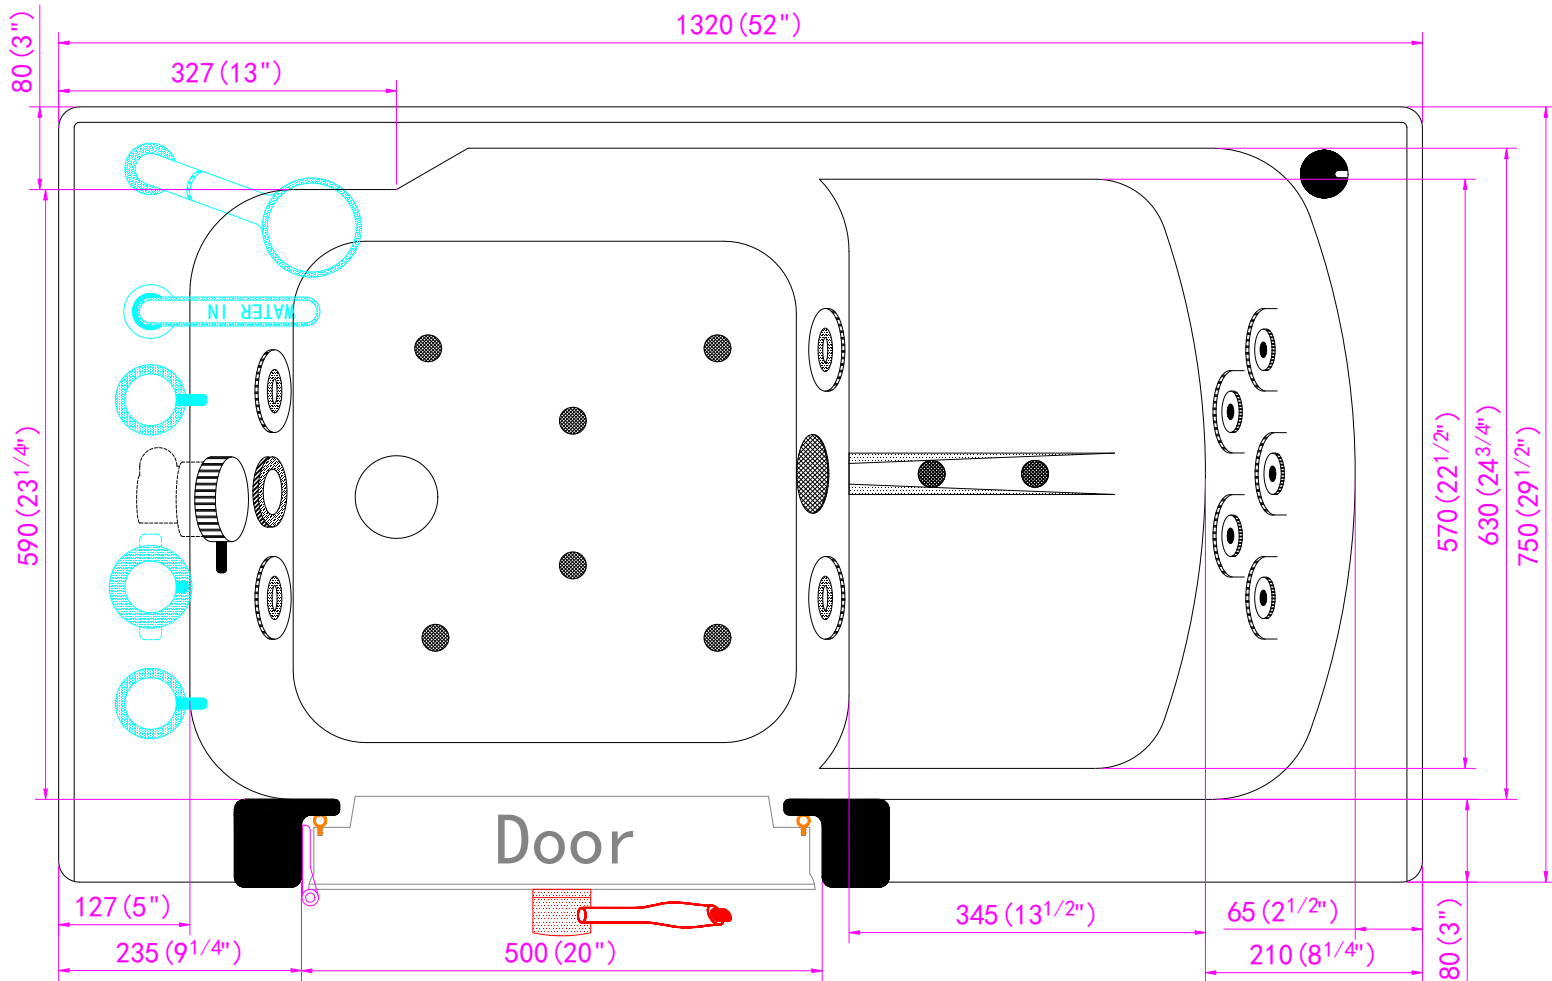

Ella Acrylic Walk In Bathtub Outward Swing Door 29.5" x 52"

Ella Acrylic Walk In Bathtub Outward Swing Door 29.5" x 52"

Ella Acrylic Walk In Bathtub Outward Swing Door 29.5" x 52"