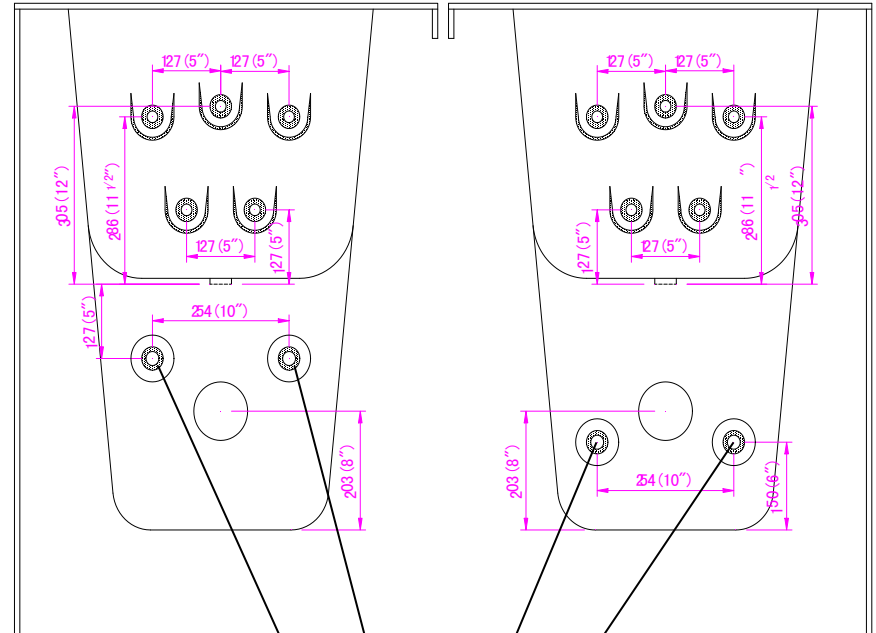

The jets&hardware fixture:

- ✓ Jets at back area: 2x5ea
- ✓ Jets at side: 2x4ea
- ✓ Jets for calf: 2x2ea
- ✓ Air jets: 10ea
- ✓ Five hardware fittings&hand mixer
- ✓ 2x2" drain

Electrical parts:

- ✓ Junction box: 1x16A/2x110V-120V/60Hz
- ✓ Hydro pump: 1.5HP
- ✓ Blower: 400W
- ✓ Heater: 1.5KW
- ✓ Bluetooth: 15W
- ✓ LED light: 10W/12VAC
- ✓ Ozonator: 8W/12VAC

Adjustable jets is allowed here

PS: Due to there are totally 22 hydro jets, so we use a 1.5HP hydro pump.