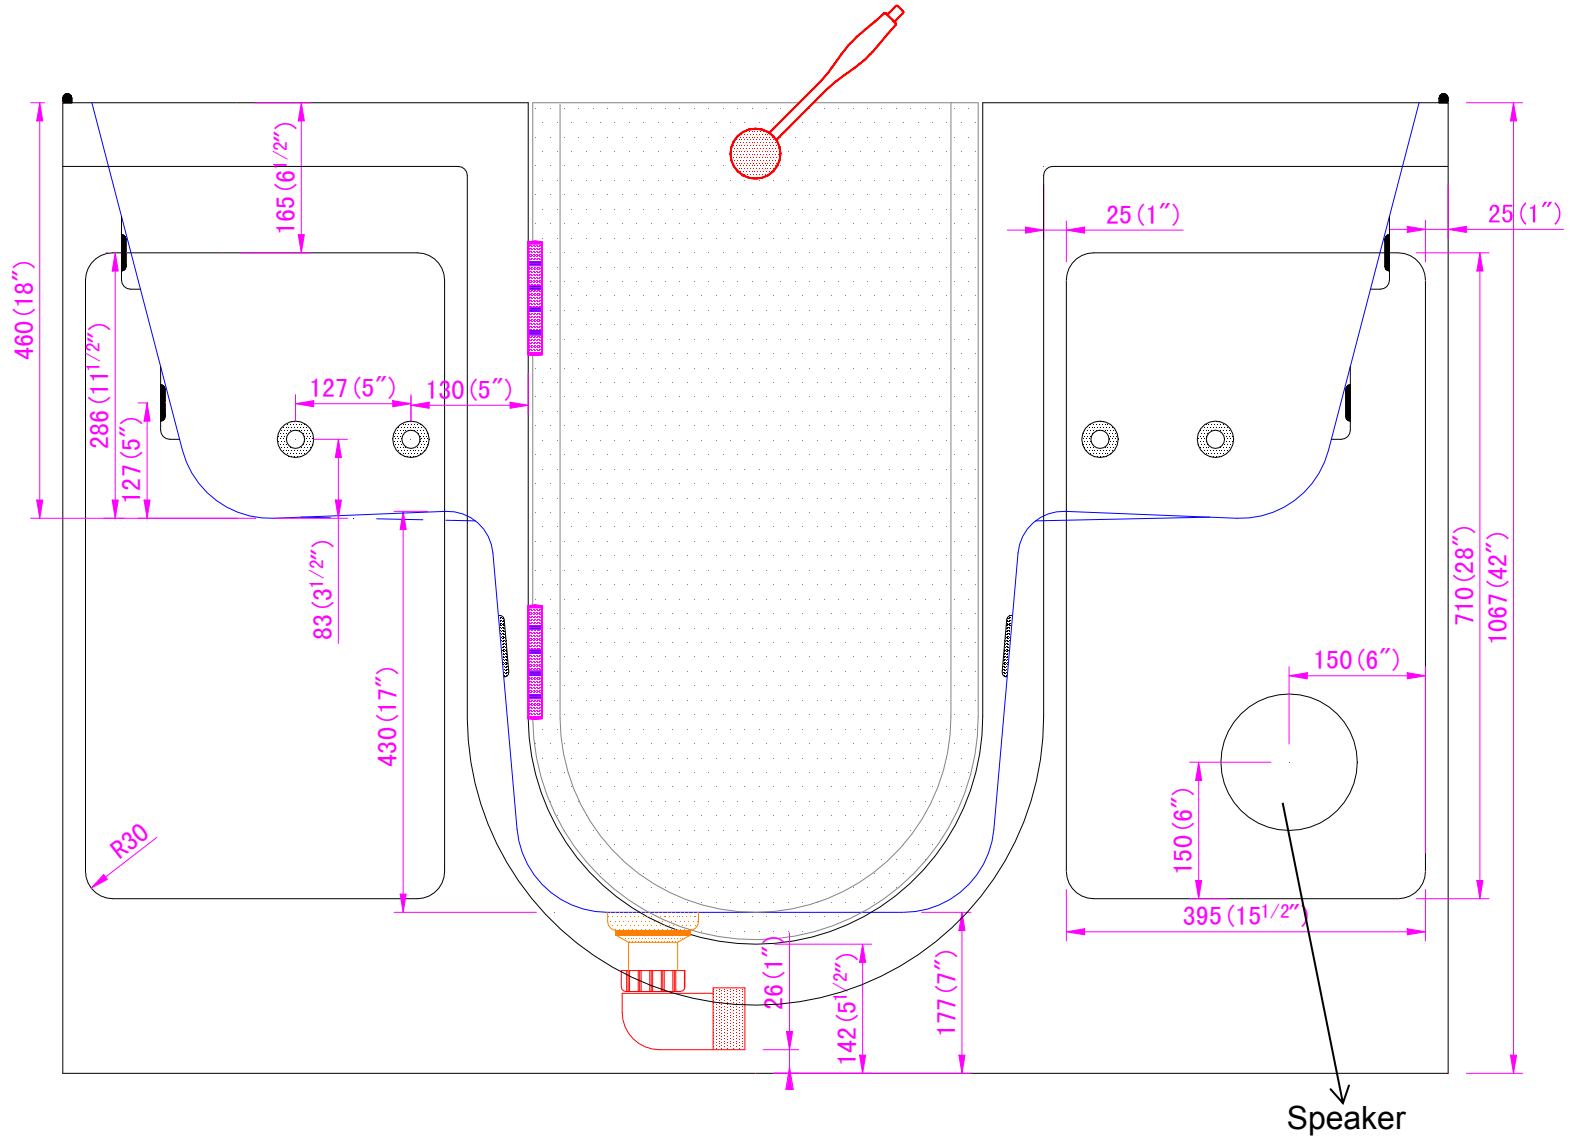

# Ella Acrylic Walk In Bathtub Outward Swing Door Two Seat 31.75" x 60"

## The jets&hardware fixture:

- ✓ Jets at back area: 2x5ea
- ✓ Jets at side: 2x4ea
- ✓ Jets for calf: 2x2ea
- ✓ Air jets: 10ea
- ✓ Five hardware fittings&hand mixer
- ✓ 2x2" drain