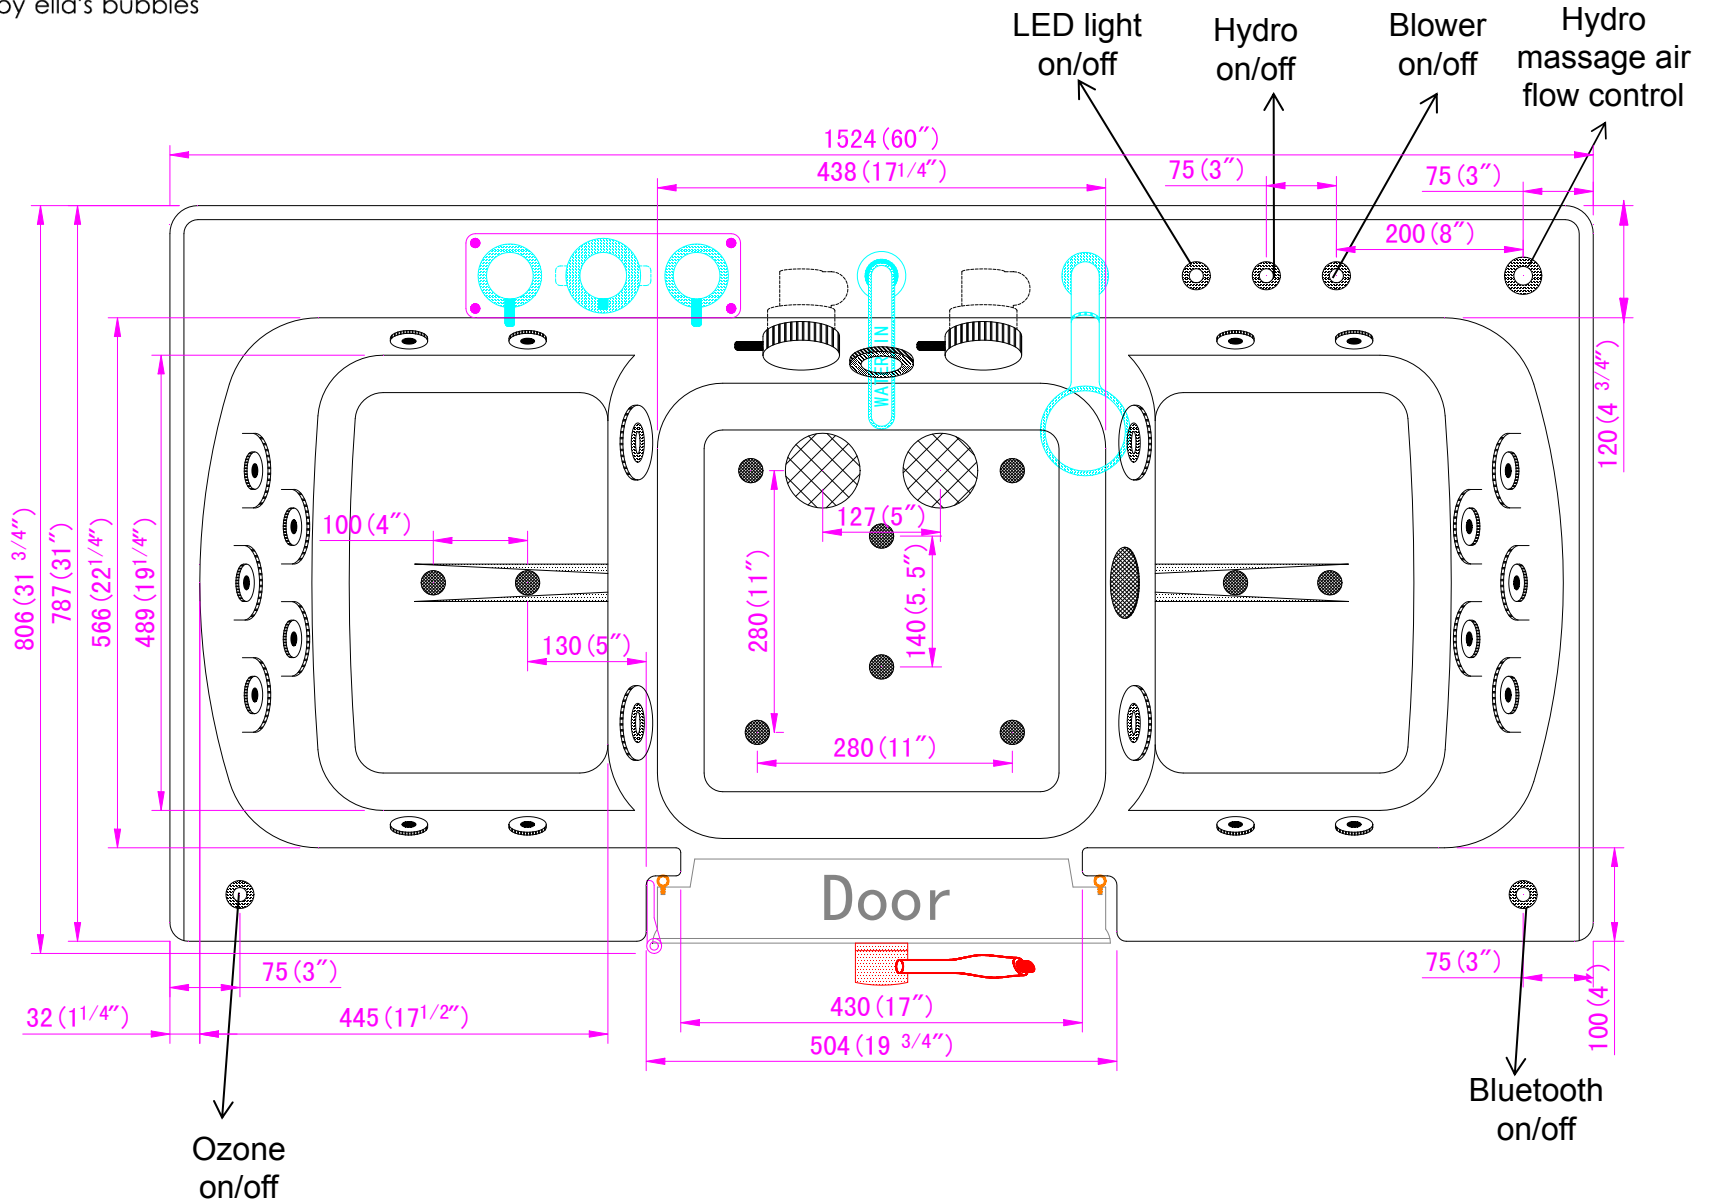

# Ella Acrylic Walk In Bathtub Outward Swing Door Two Seat 31.75" x 60"

## The jets&hardware fixture:

- ✓ Jets at back area: 2x5ea
- ✓ Jets at side: 2x4ea
- ✓ Jets for calf: 2x2ea
- ✓ Air jets: 10ea
- ✓ Five hardware fittings&hand mixer
- ✓ 2x2" drain